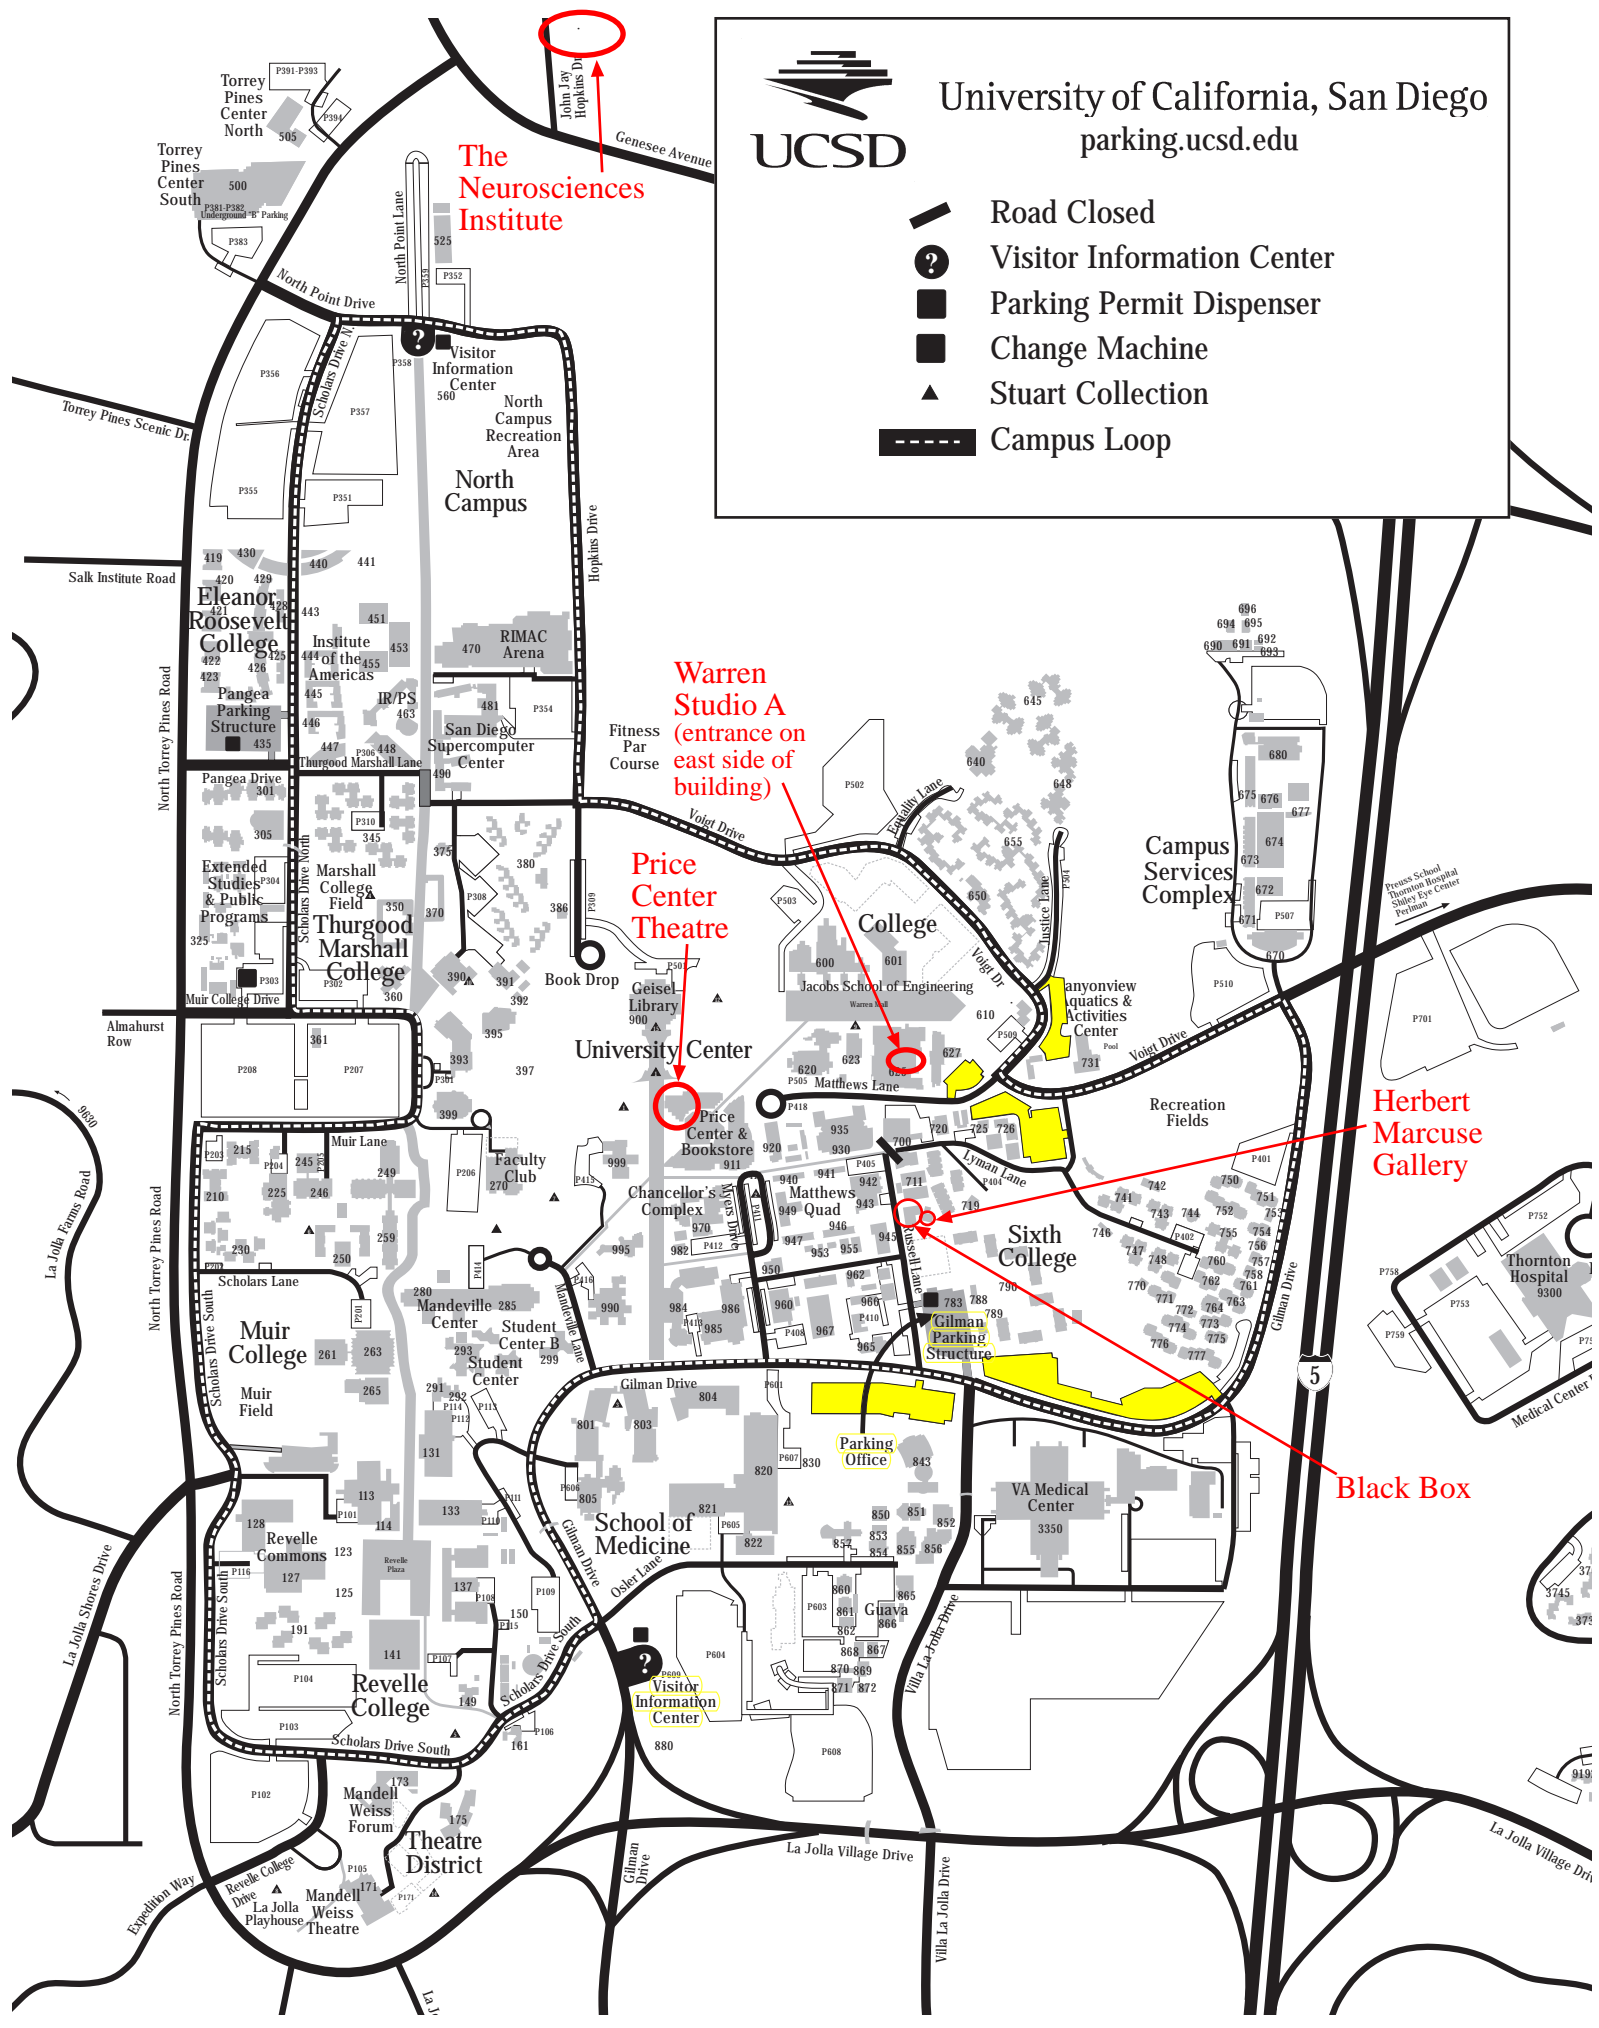

University of California, San Diego  
parking.ucsd.edu

- Road Closed
- Visitor Information Center
- Parking Permit Dispenser
- Change Machine
- Stuart Collection
- Campus Loop

Herbert Marcuse Gallery

Black Box

Warren Studio A (entrance on east side of building)

Price Center Theatre

The Neurosciences Institute

University of California, San Diego  
parking.ucsd.edu

- Road Closed
- Visitor Information Center
- Parking Permit Dispenser
- Change Machine
- Stuart Collection
- Campus Loop

Herbert Marcuse Gallery

Black Box

Warren Studio A (entrance on east side of building)

Price Center Theatre

The Neurosciences Institute